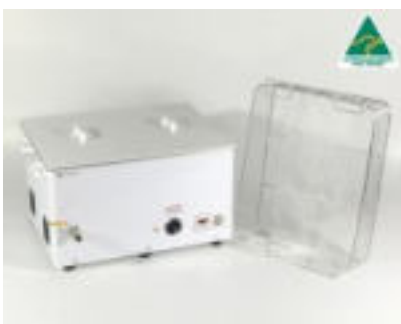

FXP40M

Chamber Volume 61 Litres
Operating Liquid capacity 52 Litres
Basket Size;
Length 550mm
Width 450mm
Height 140mm

FXP40D

Chamber Volume 61 Litres
Operating Liquid capacity 52 Litres
Basket Size;
Length 550mm
Width 450mm
Height 140mm

FXP40MH

Chamber Volume 61 Litres
Operating Liquid capacity 52 Litres
Basket Size;
Length 550mm
Width 450mm
Height 140mm

FXP40DH

Chamber Volume 61 Litres
Operating Liquid capacity 52 Litres
Basket Size;
Length 550mm
Width 450mm
Height 140mm