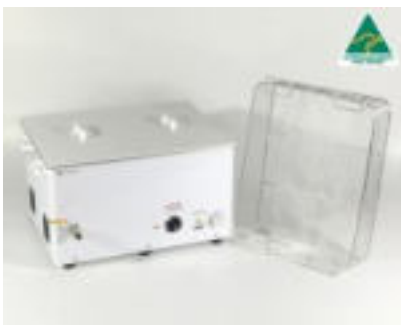

FXP20MH

Chamber Volume 21.5 Litres
Operating Liquid capacity 18 Litres
Basket Size;
Length 450mm
Width 250mm
Height 100mm

FXP20DH

Chamber Volume 21.5 Litres
Operating Liquid capacity 18 Litres
Basket Size;
Length 450mm
Width 250mm
Height 100mm

FXP40M

Chamber Volume 61 Litres
Operating Liquid capacity 52 Litres
Basket Size;
Length 550mm
Width 450mm
Height 140mm

FXP40D

Chamber Volume 61 Litres
Operating Liquid capacity 52 Litres
Basket Size;
Length 550mm
Width 450mm
Height 140mm